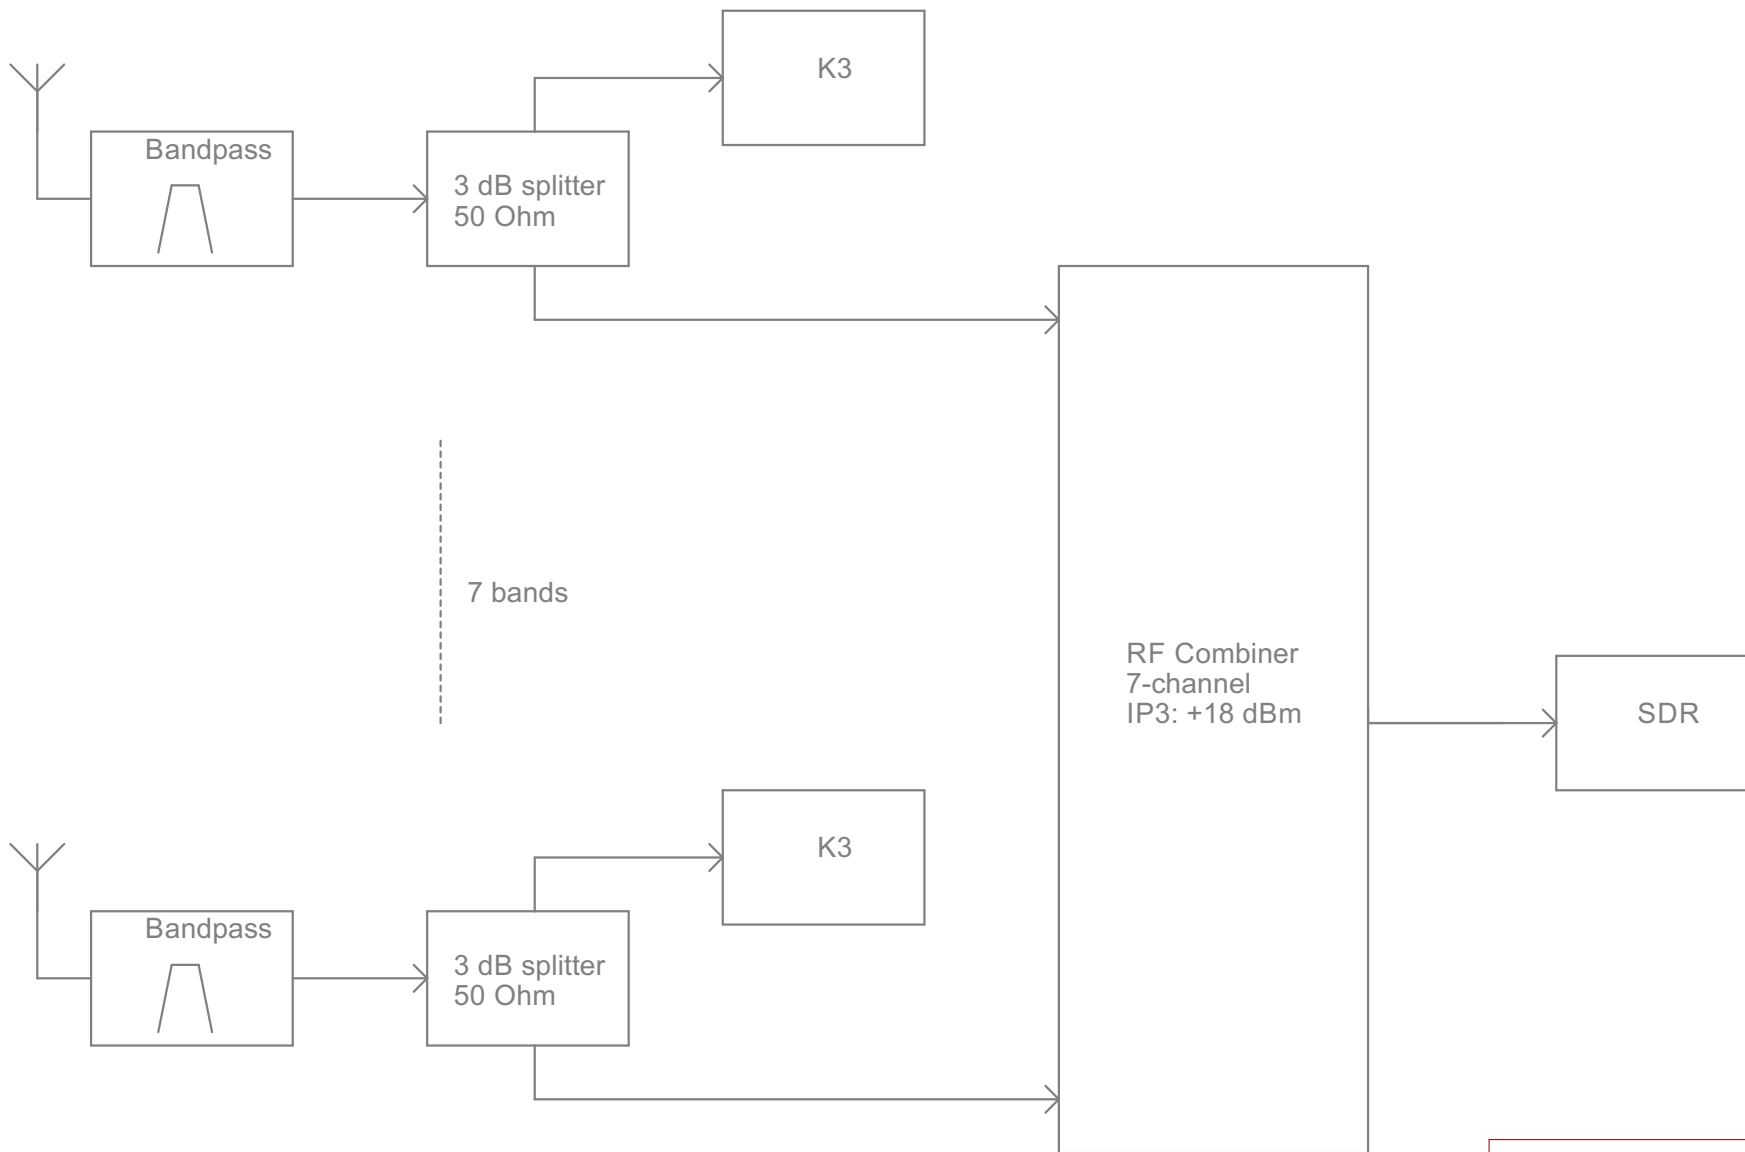

Band width (3 dB) 1-30MHz  
 IP3 = +18 dBm

<b>PI4CC RF Combiner</b>	
TITLE: RF combiner rev 1 - as built	
Document Number:	REV:
Date: 26-Nov-23 17:15:39	Sheet: 1/2

<b>PI4CC RF Combiner</b>	
TITLE: RF combiner rev 1 - as built	
Document Number:	REV:
Date: 26-Nov-23 17:15:39	Sheet: 2/2